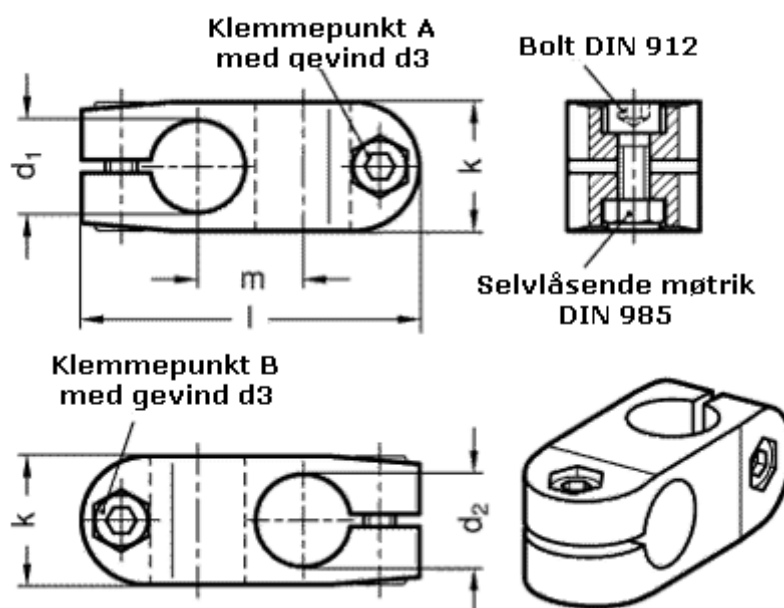

Article number: 20131B14B142SW

Description: E+G Two-way connector
GN131-B14-B14-2-SW

Measures

Adjustable clamp lever = GN 911-M 6-22 have to be ordered separately

d1	= 14
d2	= 14
d3	= M 6
k	= 25
l1	= 64
m	= 20